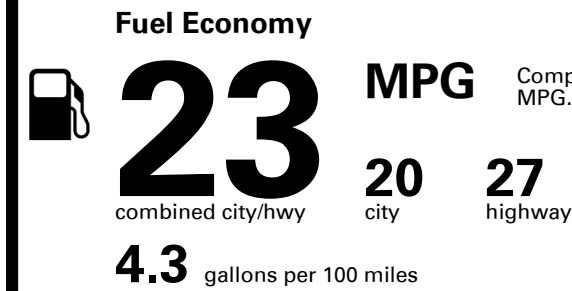

EMISSIONS:
This vehicle is certified to meet emission requirements in all 50 states

Inland Freight & Handling : \$995.00

TOTAL PRICE: \$38,720.00

EPA DOT Fuel Economy and Environment

Gasoline Vehicle

Compact Cars range from 14 to 119 MPG. The best vehicle rates 136 MPGe.

You spend \$3,000
more in fuel costs over 5 years
compared to the average new vehicle.

Annual fuel cost \$2,100

Fuel Economy & Greenhouse Gas Rating (tailpipe only)

Smog Rating (tailpipe only)

This vehicle emits 385 grams CO₂ per mile. The best emits 0 grams per mile (tailpipe only). Producing and distributing fuel also create emissions; learn more at fueleconomy.gov.